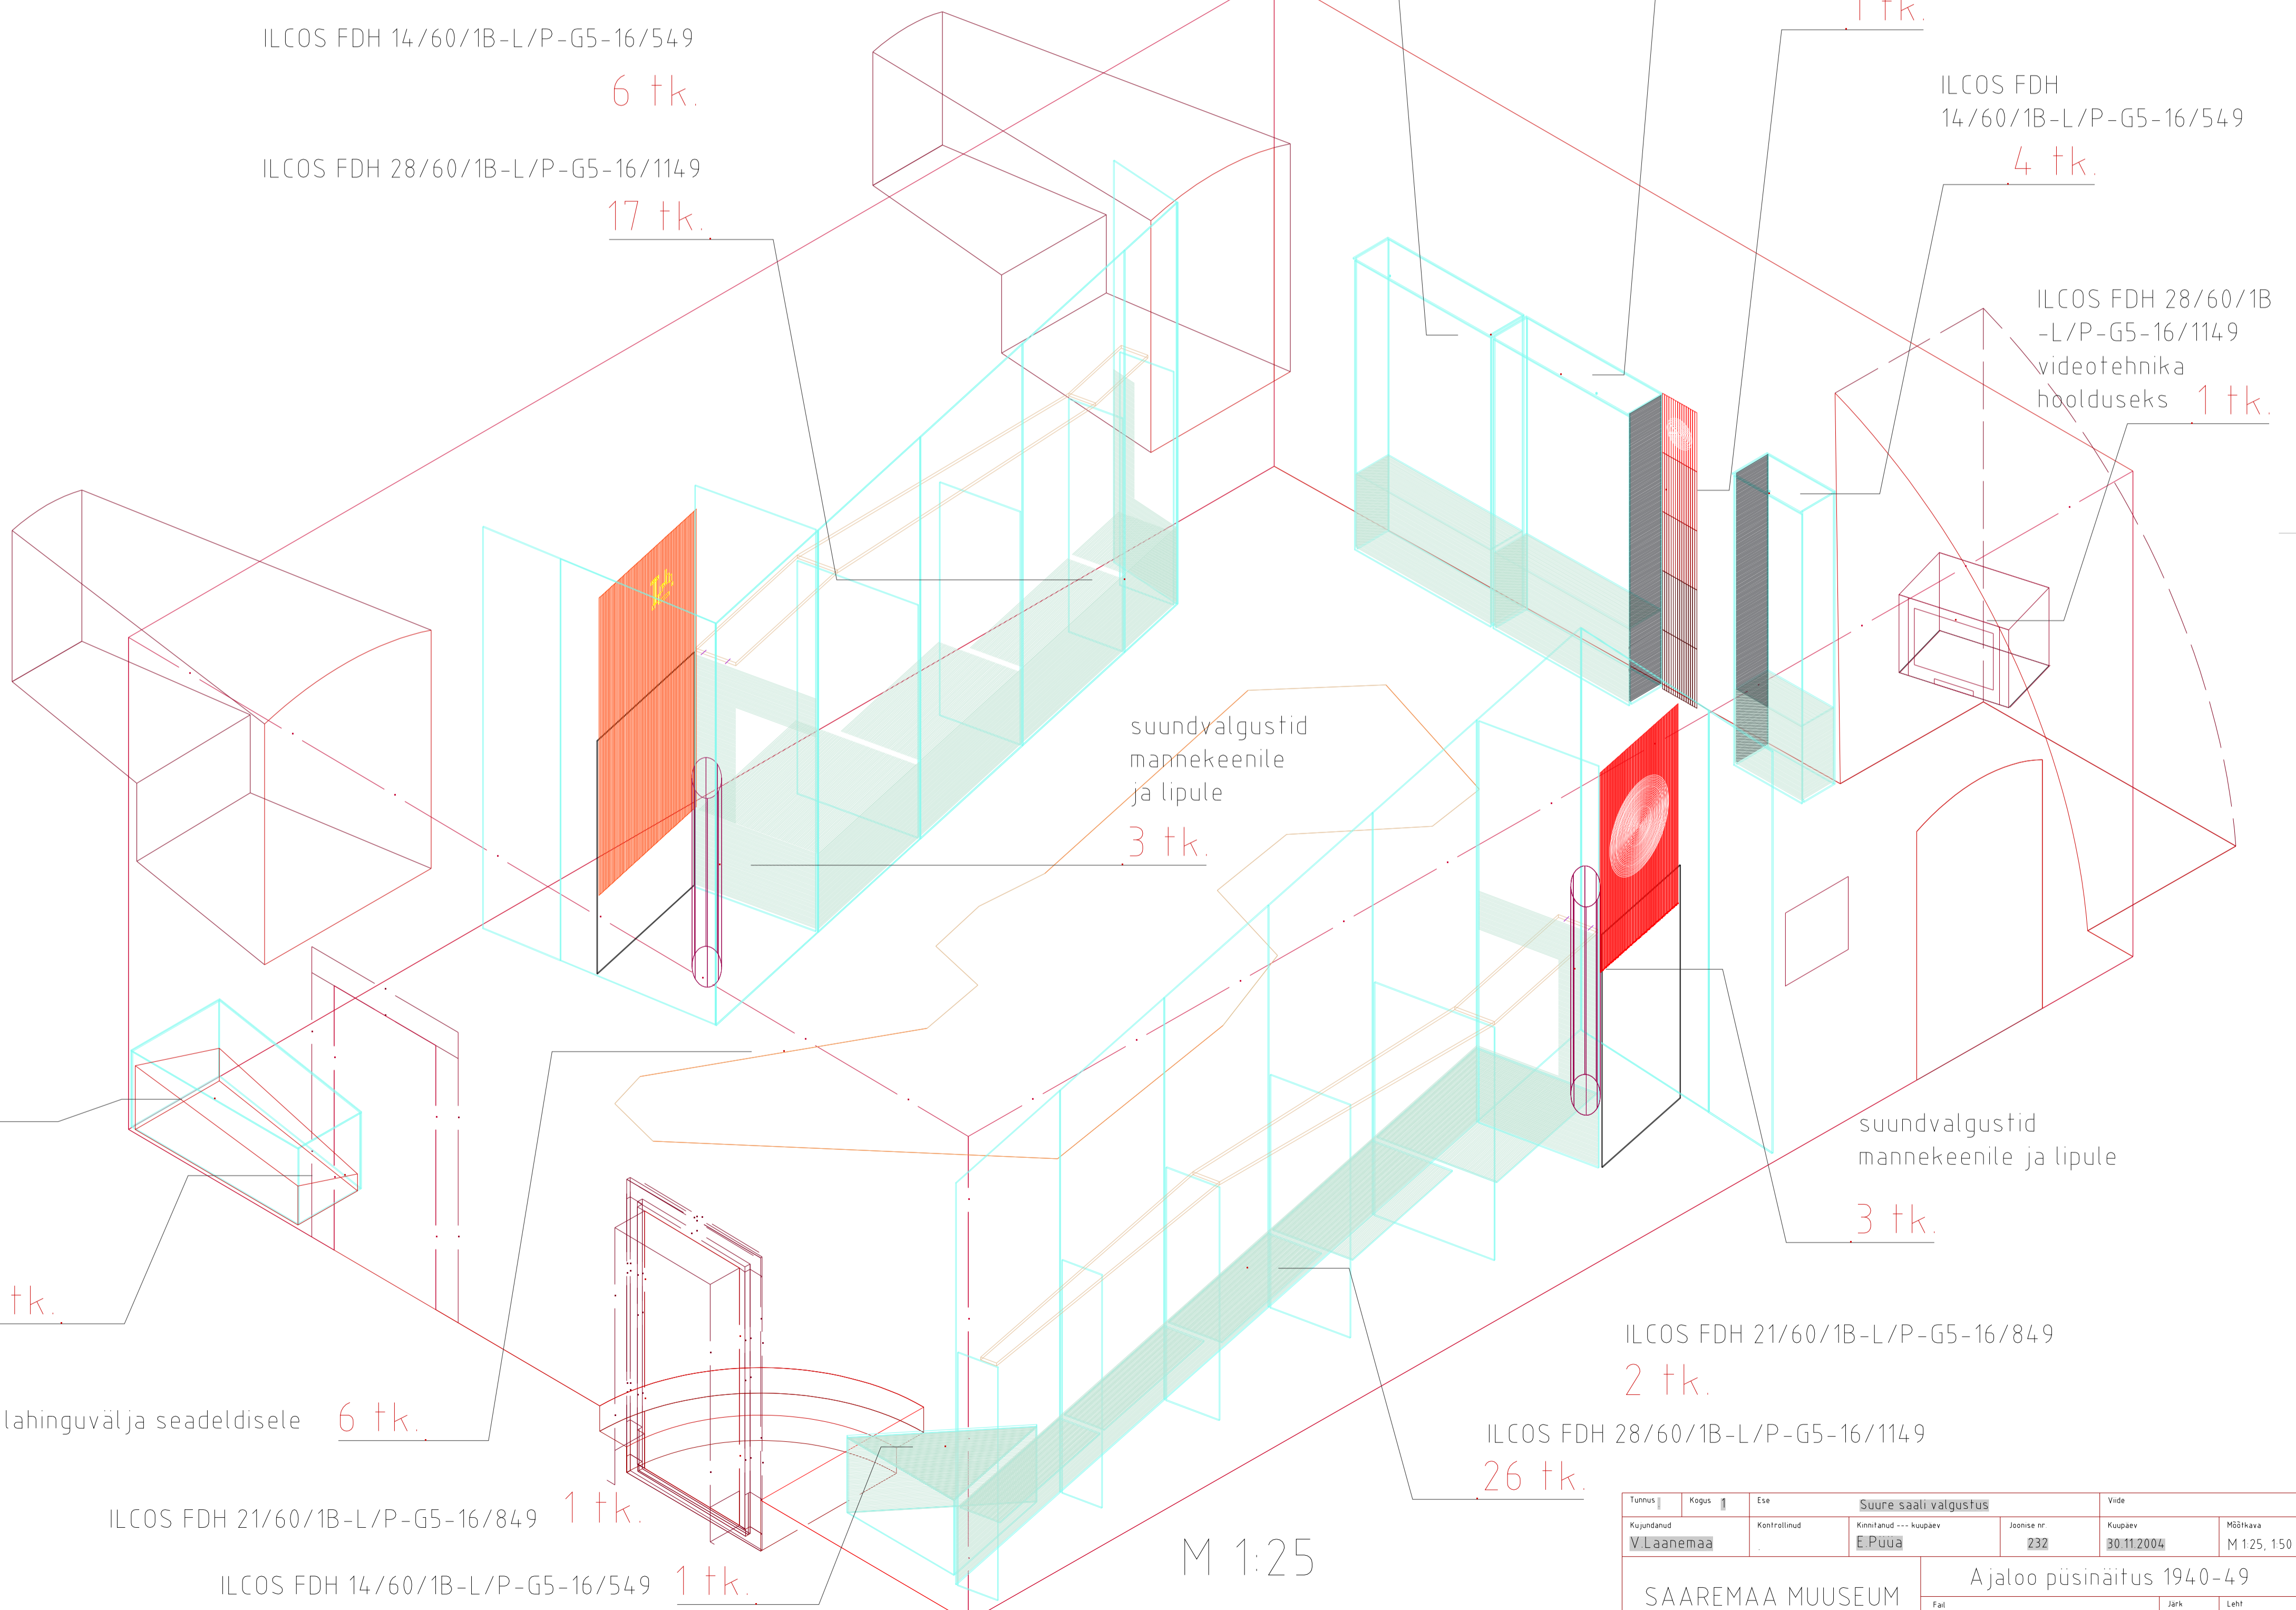

M 1:50

M 1:50

M 1:50

M 1:25

ILCOS FDH 14/60/1B-L/P-G5-16/549

6 tk.

ILCOS FDH 28/60/1B-L/P-G5-16/1149

17 tk.

ILCOS FDH 28/60/1B-L/P-G5-16/1149

4 tk.

ILCOS FDH 28/60/1B-L/P-G5-16/1149

4 tk.

ILCOS FDH 28/RED/1B-L/P-G5-16/1149, DIM

1 tk.

ILCOS FDH 14/GREEN/1B-L/P-G5-16/549, DIM

1 tk.